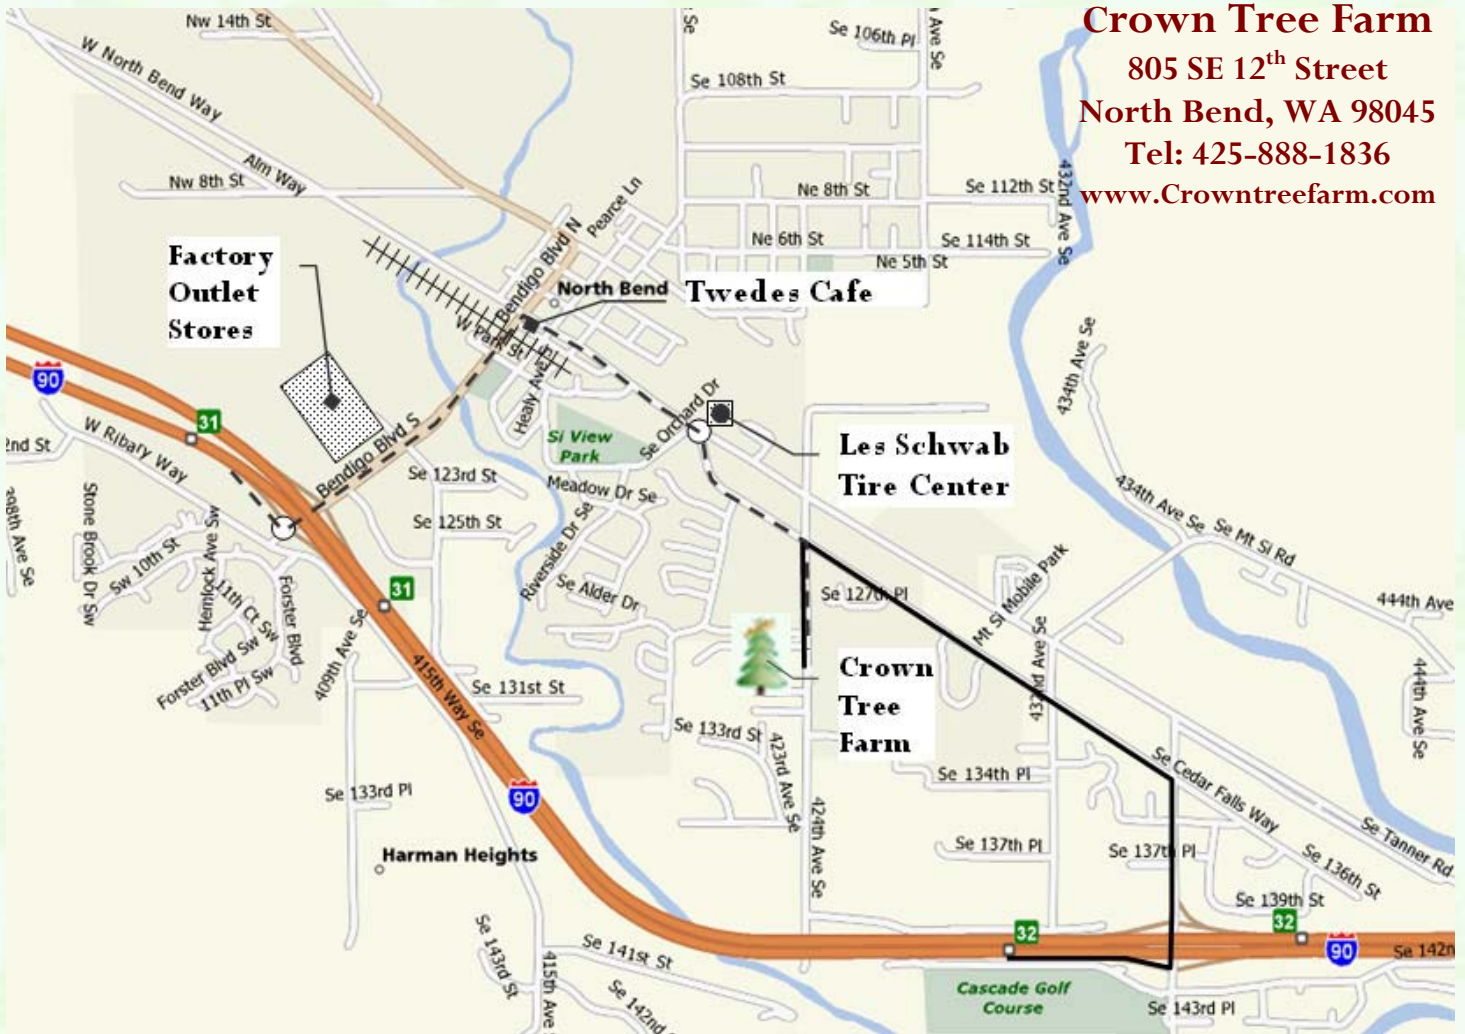

# Trees on North Side of Road are all 10% off

10% off any Christmas Tree cut on the North Side of Road between  
November 19th 2016 through December 24<sup>th</sup> 2016

Coupon must be shown prior to sale ring up at register.  
Not valid with any other offer.

**Crown Tree Farm**

805 SE 12<sup>th</sup> Street  
North Bend, WA 98045

Tel: 425-888-1836

[www.Crowntreefarm.com](http://www.Crowntreefarm.com)

**Go EAST on I-90 (Snoqualmie Pass Hwy)**  
**Take EXIT 32 - Signpost "436th Avenue exit"**  
**LEFT on 436th Ave SE - "Cedar Falls Road"**  
Proceed for 0.2 miles  
**LEFT on "SE Cedar Falls Way"**  
Proceed for 0.5 miles  
**LEFT on 424th Ave SE - "Maloney Grove Ave"**  
Proceed for 0.3 miles  
**Crown Tree Farm is on the right.**