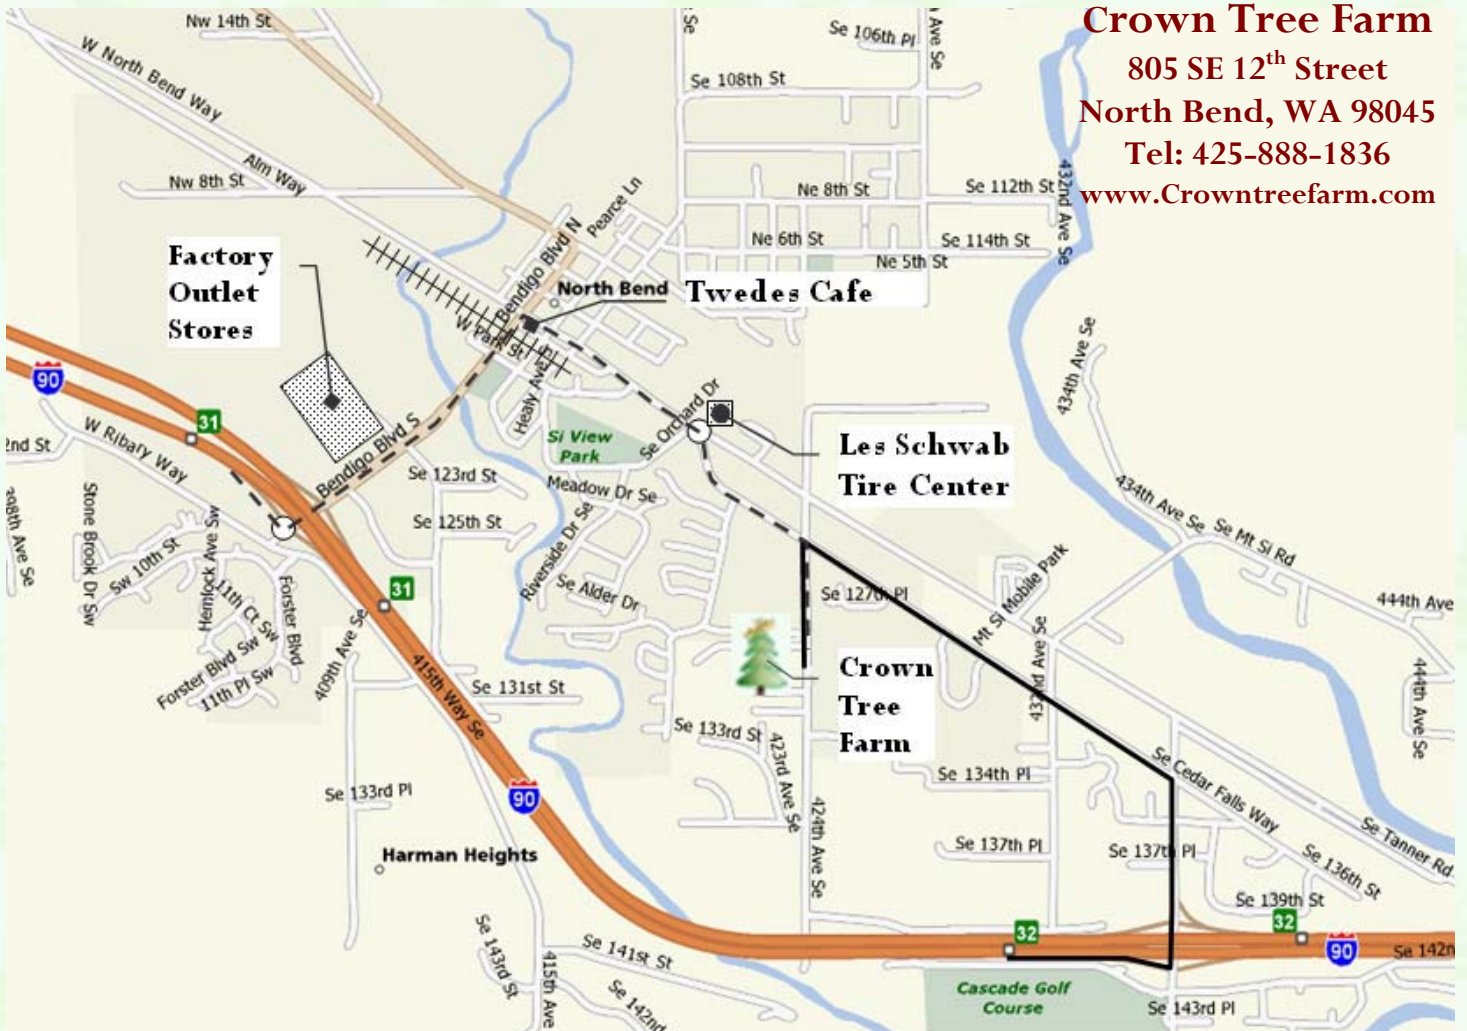

Trees on North Side of Road are all 10% off

10% off any Christmas Tree cut on the North Side of Road between
November 18th 2017 through December 24th 2016

Coupon must be shown prior to sale ring up at register.
Not valid with any other offer.

Crown Tree Farm

805 SE 12th Street
North Bend, WA 98045

Tel: 425-888-1836

www.Crowntreefarm.com

Go EAST on I-90 (Snoqualmie Pass Hwy)
Take EXIT 32 - Signpost "436th Avenue exit"
LEFT on 436th Ave SE - "Cedar Falls Road"
Proceed for 0.2 miles
LEFT on "SE Cedar Falls Way"
Proceed for 0.5 miles
LEFT on 424th Ave SE - "Maloney Grove Ave"
Proceed for 0.3 miles
Crown Tree Farm is on the right.