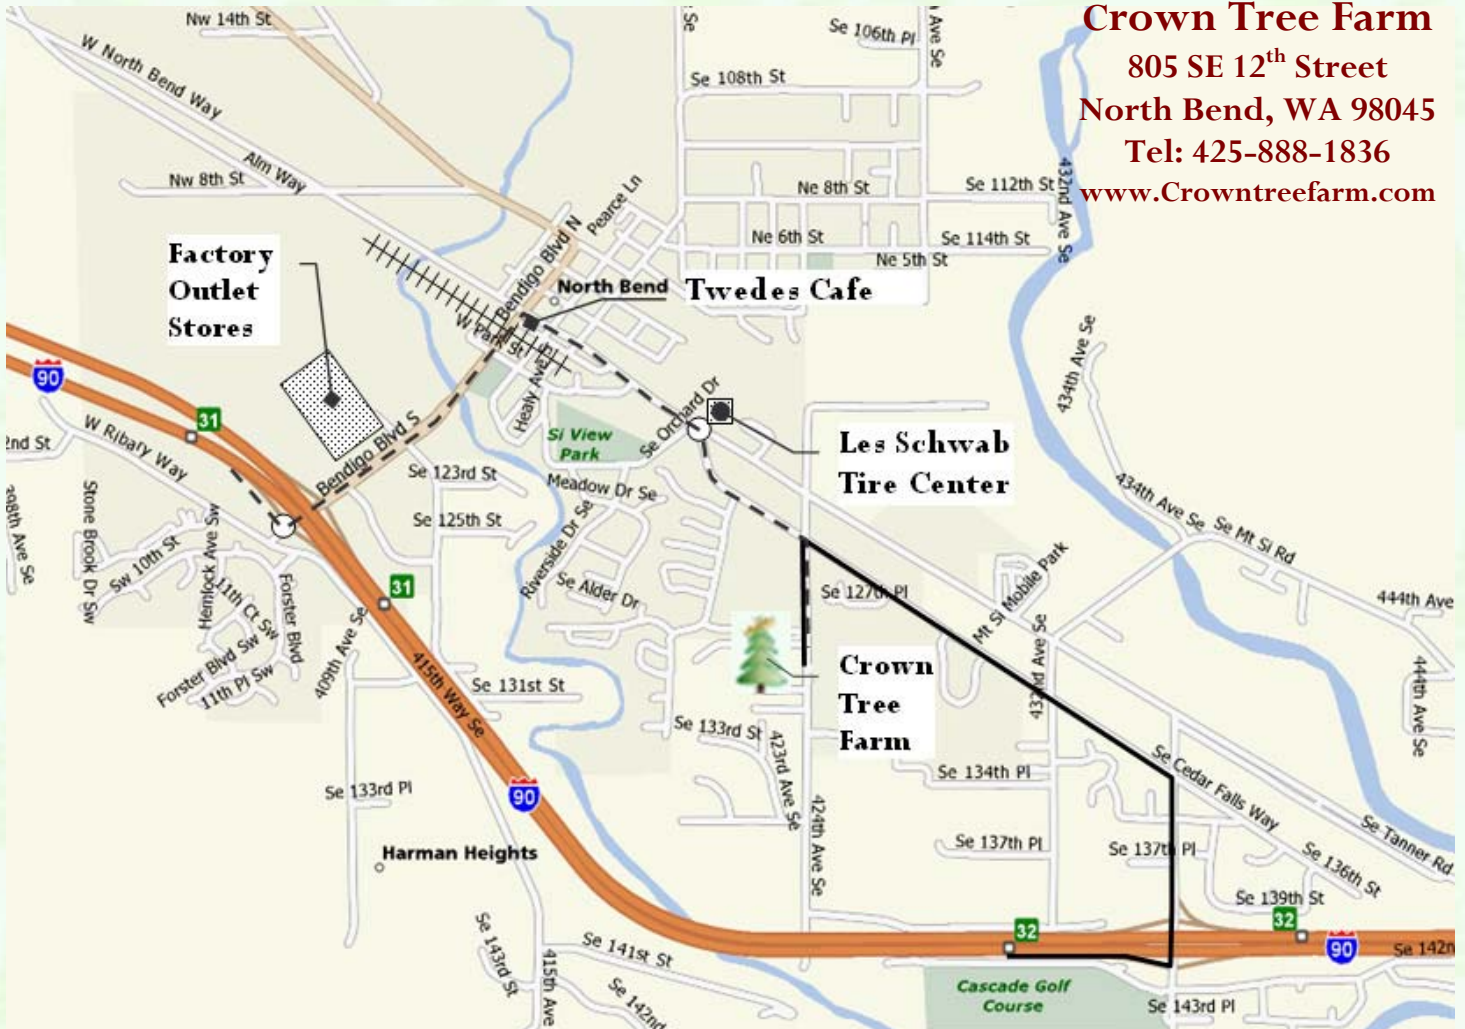

Trees on North Side of Road are all 10% off

10% off any Christmas Tree cut on the North Side of Road between
November 18th 2017 through December 24th 2016

Coupon must be shown prior to sale ring up at register.
Not valid with any other offer.

Crown Tree Farm

805 SE 12th Street
North Bend, WA 98045

Tel: 425-888-1836

www.Crowntreefarm.com

Go EAST on I-90 (Snoqualmie Pass Hwy)
Take EXIT 32 - Signpost "436th Avenue exit"
LEFT on 436th Ave SE - "Cedar Falls Road"
Proceed for 0.2 miles
LEFT on "SE Cedar Falls Way"
Proceed for 0.5 miles
LEFT on 424th Ave SE - "Maloney Grove Ave"
Proceed for 0.3 miles
Crown Tree Farm is on the right.